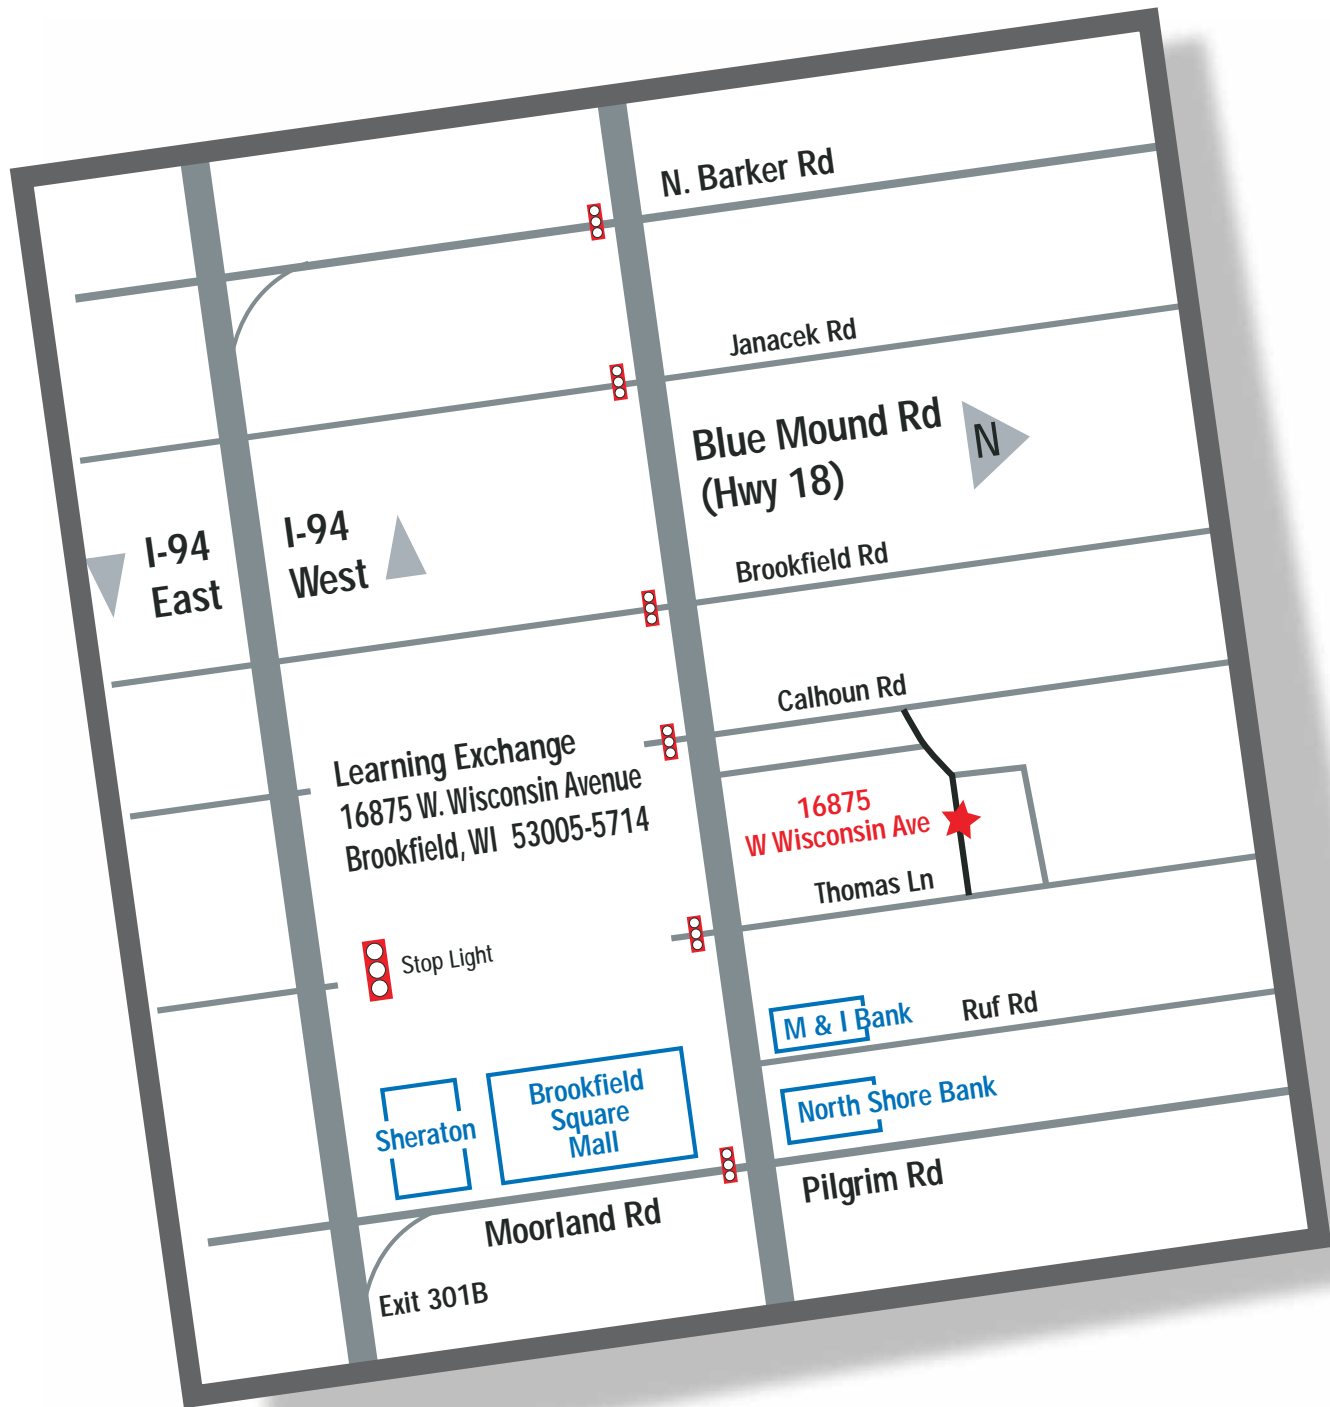

LEARNING EXCHANGE DIRECTIONS

FROM MILWAUKEE

Take I-94 west toward Madison. Exit 301B (Moorland Road) and merge onto S Moorland Road. Turn Left onto US-18 (Blue Mound Road). Turn Right onto Thomas Lane, and then Left onto W Wisconsin Avenue.

FROM MADISON

Take I-94 east toward Milwaukee. Exit 297 (US-18 S - Bluemound Road) toward Waukesha. Take Blue Mound Road East ramp toward US-18. Merge onto Blue Mound Rd. Turn Left onto N Calhoun Rd. Turn Right on W Wisconsin Ave.